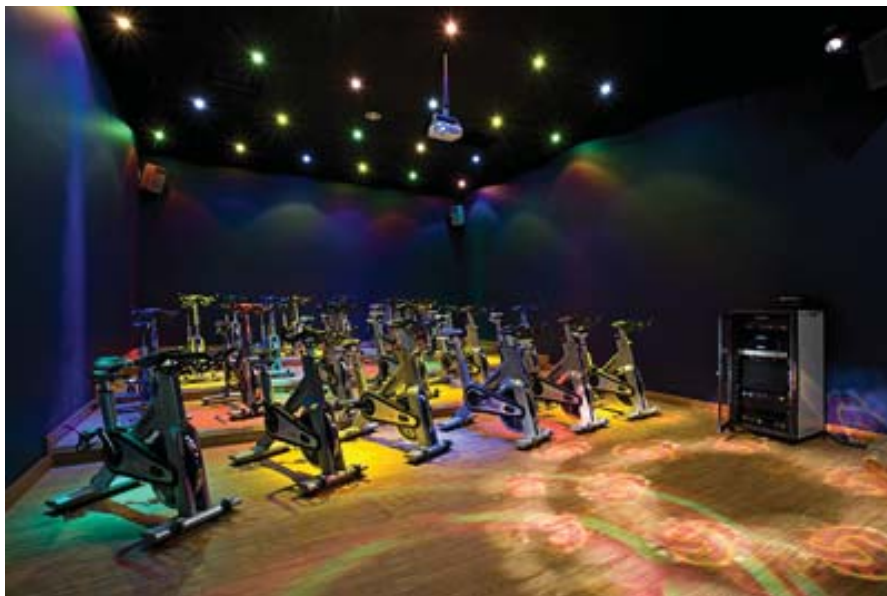

HEALTH & FITNESS

ESPORTA

NORWICH

ESPORTA, NORWICH.

Lavingtons acted as Quantity Surveyors for Esporta Health & Fitness on the conversion of an existing sports centre in Norwich into the Norfolk Health & Racquets Club.

Within an overall area of 65,000sqft, the facilities include indoor and outdoor swimming pools, creche, gymnasium, aerobics and spinning studios, 6 Nr indoor and 5 Nr outdoor tennis courts together with associated changing rooms, reception, food and beverage area and external works.